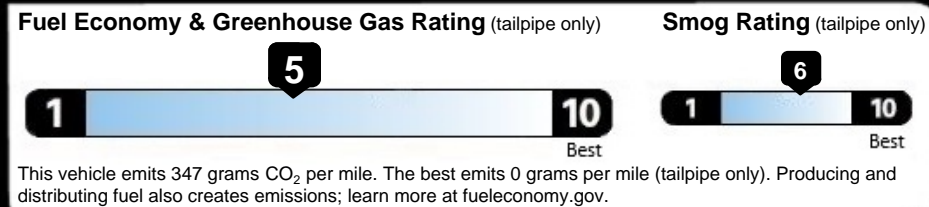

LIMITED WARRANTY/ROADSIDE ASSISTANCE

3 Years / 36,000 Miles Basic
5 Years / 60,000 Miles Powertrain
5 Years / Unlimited Mileage Rust Perforation
3 Years / 36,000 24/7 Roadside Assistance
See Owner Info Kit & Warranty for Details

OPTIONAL EQUIPMENT AND OTHER ITEMS

Manufacturer's Suggested Retail Price	$36,995.00
Exterior Color: Crystal White Pearl	
Full Tank of Gas	INCLD
Option Package: 33	$2,200.00
Subaru 11.6" Multimedia System w/ Navigation	
Harman Kardon Speaker System	
Power Rear Gate	
Full LCD Digital Gauge Cluster Display	
Forester Wilderness Plus Package	$1,129.00
Auto-Dimming Mirror with Compass and HomeLink	
Rear Bumper Cover	
Rear Seatback Protector	
Auto-Dimming Exterior Mirror	
LED Upgrade	$79.00

EPA DOT Fuel Economy and Environment

Gasoline Vehicle

Fuel Economy
26 MPG
Small SUVs range from 14 to 138 MPG. The best vehicle rates 146 MPGe.
24 city 28 highway
3.8 gallons per 100 miles

You spend $1,000 more in fuel costs over 5 years compared to the average new vehicle.

Annual fuel cost $1,900

Actual results will vary for many reasons, including driving conditions and how you drive and maintain your vehicle. The average new vehicle gets 29 MPG and costs $8,500 to fuel over 5 years. Cost estimates are based on 15,000 miles per year at $3.30 per gallon. MPGe is miles per gallon equivalent. Vehicle emissions are a significant cause of climate change and smog.

fueleconomy.gov

Calculate personalized estimates and compare vehicles

PARTS CONTENT INFORMATION
FOR VEHICLES IN THIS CARLINE: U.S./CANADIAN PARTS CONTENT: 50% MAJOR SOURCES OF FOREIGN PARTS CONTENT: JAPAN: 30%
FOR THIS VEHICLE: FINAL ASSEMBLY POINT: Lafayette, IN COUNTRY OF ORIGIN: ENGINE: JAPAN TRANSMISSION: JAPAN
Note: Parts content does not include final assembly, distribution, or other non-parts costs.

Privacy Notice
www.subaru.com/company/privacy.html

Destination and Delivery $1,450.00
Total Suggested Retail Price $41,853.00

THIS LABEL HAS BEEN APPLIED PURSUANT TO FEDERAL LAW, DO NOT REMOVE OR ALTER PRIOR TO THE DELIVERY TO THE ULTIMATE PURCHASER.