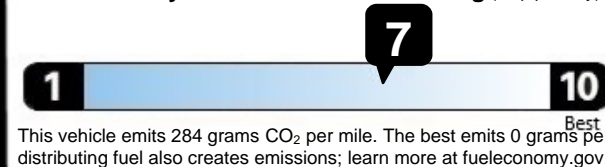

EPA DOT Fuel Economy and Environment

Gasoline Vehicle

Fuel Economy

31 MPG
combined city/hwy

28 MPG
city

36 MPG
highway

3.2 gallons per 100 miles

Small Wagons range from 23 to 118 MPG.
The best vehicle rates 142 MPGe.

You save \$750
in fuel costs
over 5 years
compared to the
average new vehicle.

Annual fuel cost
\$1,150

Fuel Economy & Greenhouse Gas Rating (tailpipe only)

Smog Rating (tailpipe only)

Actual results will vary for many reasons, including driving conditions and how you drive and maintain your vehicle. The average new vehicle gets 27 MPG and costs \$6,500 to fuel over 5 years. Cost estimates are based on 15,000 miles per year at \$2.35 per gallon. MPGe is miles per gallon equivalent. Vehicle emissions are a significant cause of climate change and smog.