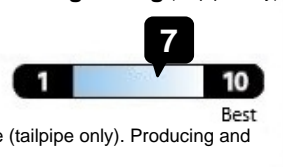

Smog Rating (tailpipe only)

Actual results will vary for many reasons, including driving conditions and how you drive and maintain your vehicle. The average new vehicle gets 27 MPG and costs $6,500 to fuel over 5 years. Cost estimates are based on 15,000 miles per year at $2.35 per gallon. MPGe is miles per gallon equivalent. Vehicle emissions are a significant cause of climate change and smog.

fuelconomy.gov

Calculate personalized estimates and compare vehicles